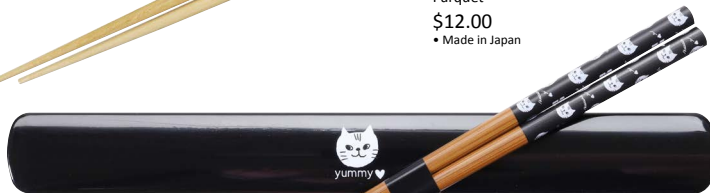

Chopstick Sets, Boxes & Sleeves

Sets

B4665
Woodgrain
\$12.00
• Made in Japan

B4669
Parquet
\$12.00
• Made in Japan

B4644
Yummy Cat Set
\$9.50
• 9"/22.9cm
• Made in Japan

B4653
Dragonfly Flight Set
\$9.50
• 9"/22.9cm
• Made in Japan